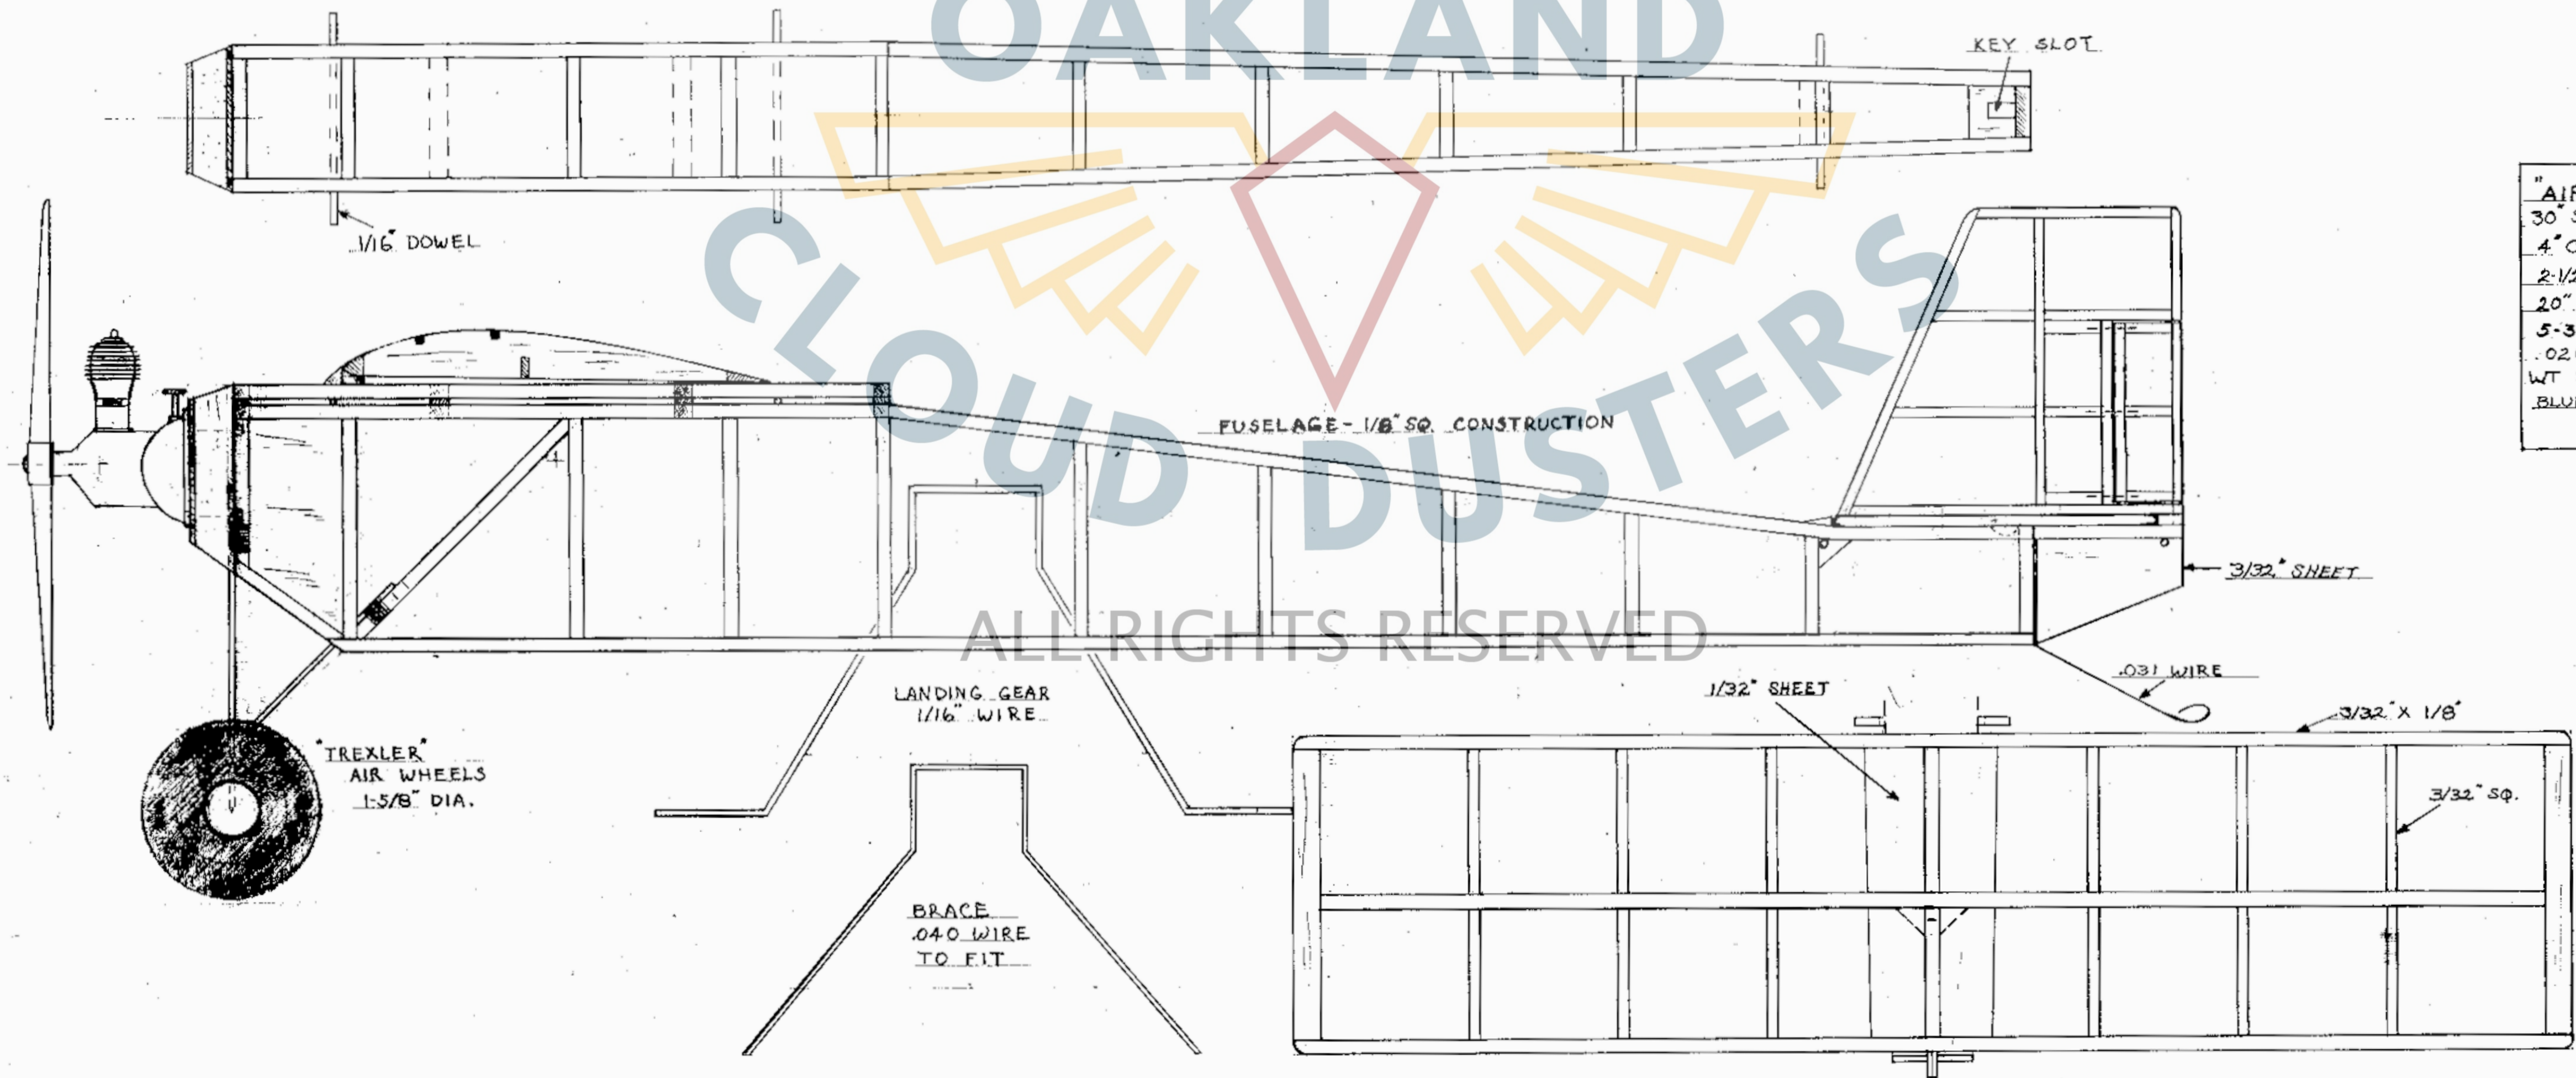

L.E. 3/16" SQ.

T.E. 3/32" x 3/8"

COURTESY OF

OAKLAND

CLOUD DUSTERS

ALL RIGHTS RESERVED

"AIR BUG"  
 30" SPAN  
 4" CHORD  
 2-1/2" DIHEDRAL  
 20" LENGTH  
 5-3 PROP  
 .020 PEE WEE  
 WT 3.5 OZ (?)  
 BLUE & RED  
 11-21-57

TREXLER AIR WHEELS 1-5/8" DIA.

LANDING GEAR 1/16" WIRE

BRACE .040 WIRE TO FIT

1/32" SHEET

.031 WIRE

3/32" x 1/8"

3/32" sq.