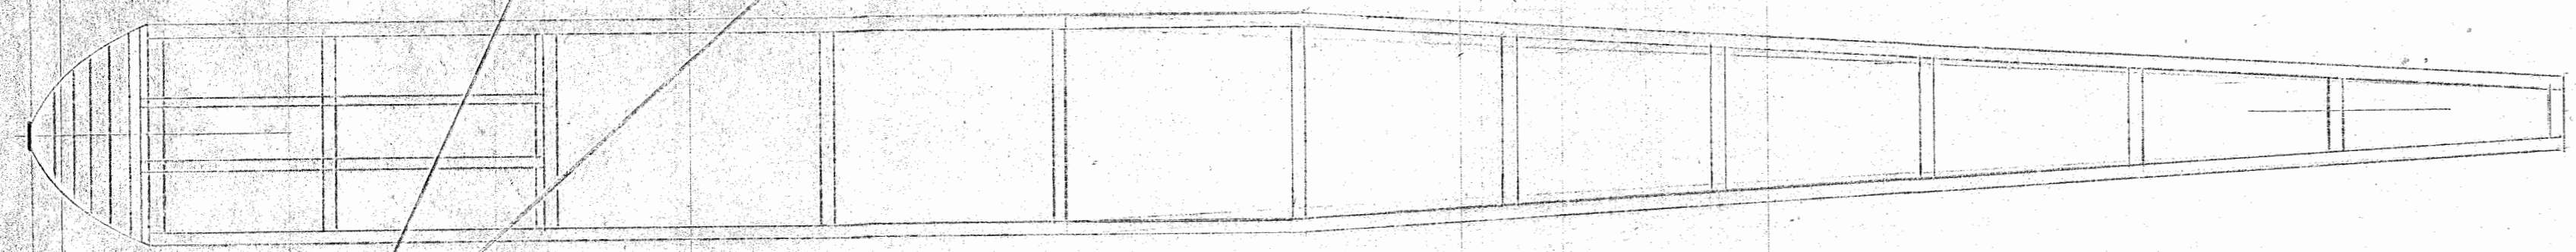

Note: Change wing mount to "Square Dowel" type

"RED BIRD"
 SPAN: 24", DIHEDRAL 2"
 LENGTH 19"
 PROP. 9" Balsa
 10 STRANDS 1/8 T-56
 WT. 2.5 OZ. COMPLETE
 COLOR: RED

FAST, HIGH CLIMB
 LONG, CLEAN GLIDE

COURTESY OF
OAKLAND
 CLOUD
 MUSTERS
 ALL RIGHTS RESERVED