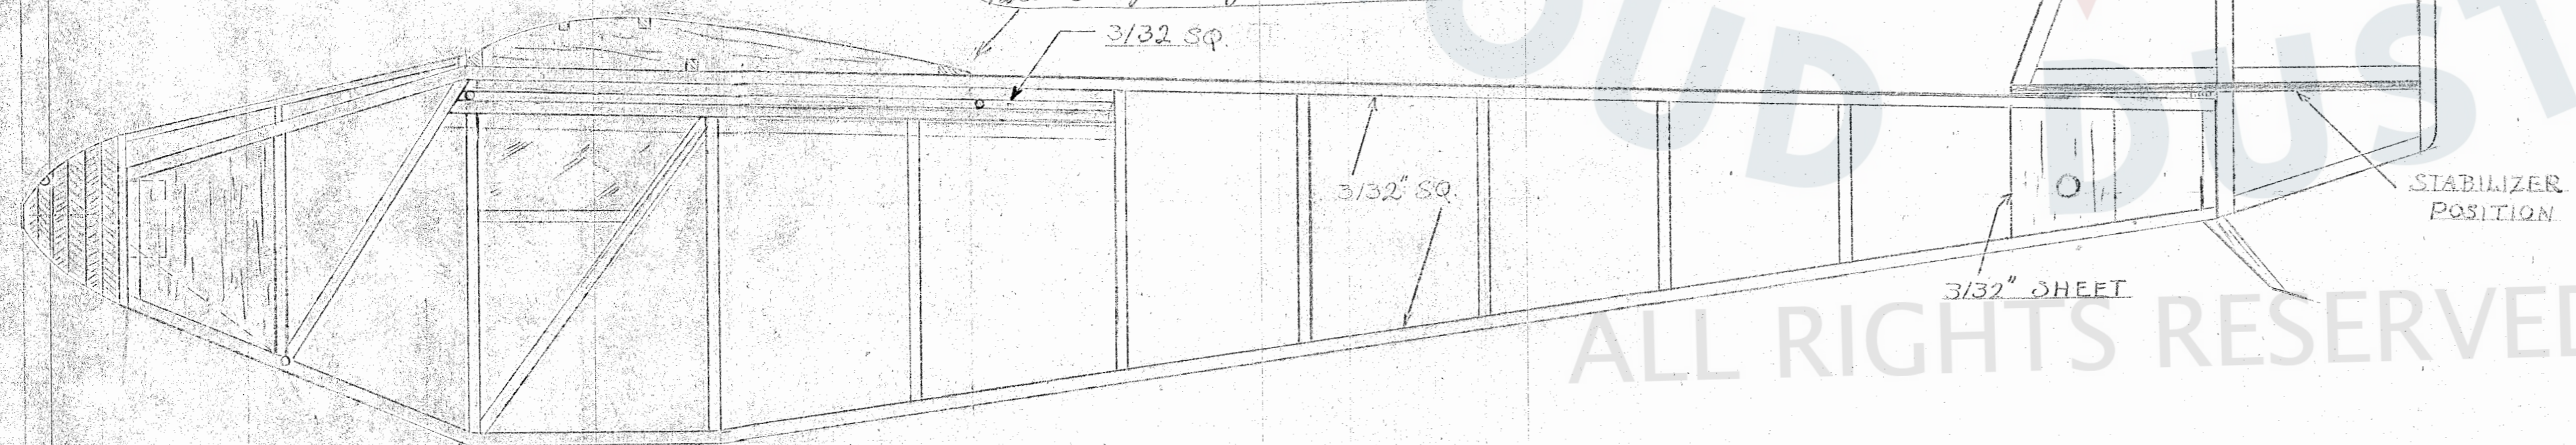

Note: Change wing mount to "Square Dowel" type

"RED BIRD"
 SPAN: 24", DIHEDRAL 2"
 LENGTH 19"
 PROP. 9" Balsa
 10 STRANDS 1/8 T-56
 WT. 2.5 OZ. COMPLETE
 COLOR: RED

FAST, HIGH CLIMB
 LONG, CLEAN GLIDE

COURTESY OF
OAKLAND
 CLOUD
 MUSTERS
 ALL RIGHTS RESERVED