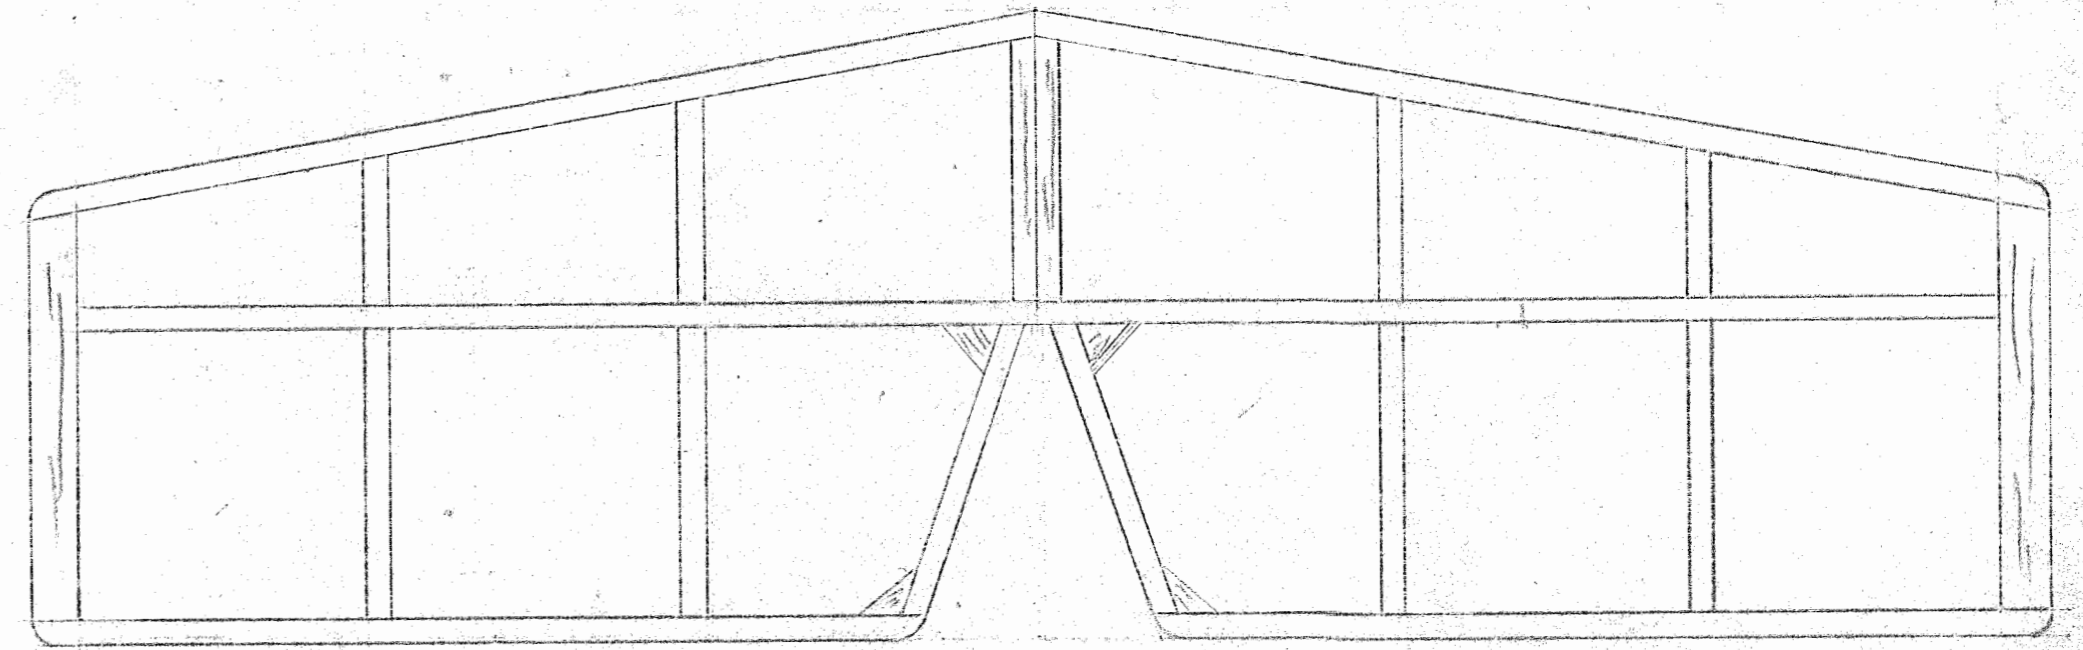

Note: Change wing mount to "Square Dowel" type

"RED BIRD"
 SPAN: 24", DIHEDRAL 2"
 LENGTH 19"
 PROP. 9" Balsa
 10 STRANDS 1/8 T-56
 WT. 2.5 OZ. COMPLETE
 COLOR: RED

FAST, HIGH CLIMB
 LONG, CLEAN GLIDE

COURTESY OF
OAKLAND
 CLOUD
 MUSTERS
 ALL RIGHTS RESERVED